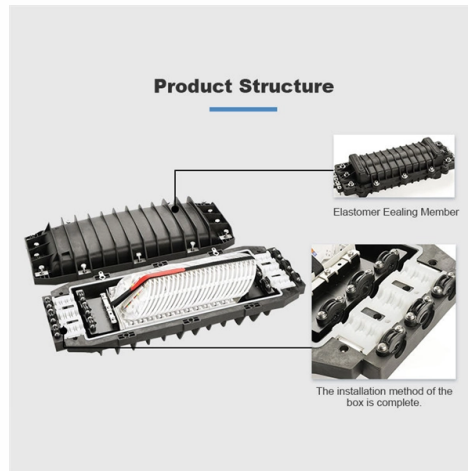

Aggregation Switch 82poe

Overview

These switches offer 8 Ethernet ports and 2 Gigabit TP/SFP combo ports allowing for flexible connectivity options. They also feature advanced layer 2 features like VLAN, Rapid Spanning Tree, IGMP Snooping, and 802. The description of these models is below: GE-DS-82 .: The GE Security GE-DS-82 Series of. Below you will find brief information for Ethernet Managed Switch GE-DS-82 82, Ethernet Managed Switch GE-DS-82 82-PoE. The 2 Gigabit TP/SFP combo ports can be either 10/100/1000Mbps (RJ45). This section provides Port Trunk-Aggregator Setting of each port from the Managed Switch, the screen in Figure 64 appears. Download user manual for GE 82-POE, GE-DS-82. Learn more about Aggregator Setting. We have 1 GE 82-POE manual available for free PDF download: User Manual Ge 82-POE Pdf User Manuals. View online or download Ge 82-POE User ManualA value, which is used to identify the active LACP. A port which joins an LACP trunk group has to make an.

Article Content

May 28, 2026

24-Port 10G Layer 3 Stackable Aggregation Managed

24 Ports 10G/multi-Gigabit for downlink 4 Ports 10/25G SFP28 for uplink PoE IEEE802.3af/at/bt options, power budget 790 W 6kV surge protection on 10G

Nov 29, 2025

SODOLA 24 Port PoE Gigabit Managed Switch 400W,24 GE PoE

Let you manage your network more efficiently □Easy Web Managed Features□This 24-Port Managed PoE switch boasts a comprehensive set of advanced management features, encompassing STATIC