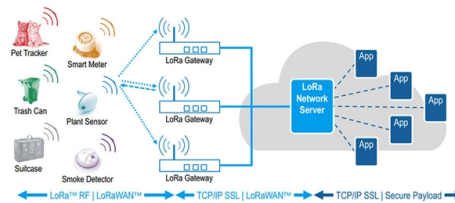

Cable loosening in cable tray

Overview

Loose, unorganised cables tend to shift and clump together, causing uneven weight distribution and sag. Install divider strips to separate different cable types. Use tray covers in areas with environmental exposure. Recognizing and addressing these failures early can prevent more severe issues. This guide discusses common cable tray problems, from loosening and corrosion to grounding issues and installation errors, along. Cable management goes beyond appearances to include organizational principles. It is really important in: Despite these benefits, cable management is sometimes disregarded during design or installation stages, which results in many issues that could have been readily prevented with suitable. Cable trays are designed to improve electrical safety by organizing wiring and preventing overheating. 2 How often should I check the supports?