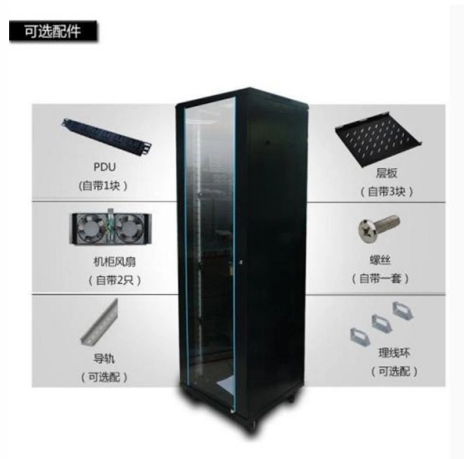

Green High Voltage Distribution Box

Overview

This structure is a type of distribution transformer, designed to replace the overhead pole-mounted units used in older neighborhoods and is enclosed in a robust, tamper-resistant metal housing, often painted green or gray. These boxes are commonly seen as green metal units on a concrete pad in neighborhoods with underground. Circuit Breaker Selection Guide: How to Choose Between SF6/Vacuum Types for Your Power System Circuit Breakers are essential components in electrical power systems, providing the ability to safely interrupt current flow during faults and protect both. Transformer Box Innovation: Weatherproof. The large, green metal box sitting low to the ground in a yard is a common sight in modern suburban and residential neighborhoods utilizing underground power distribution. Common in residential, commercial, and industrial areas, it ensures efficient power delivery, overload protection, and voltage conversion within local electrical distribution systems. The following is a detailed explanation: ### I.