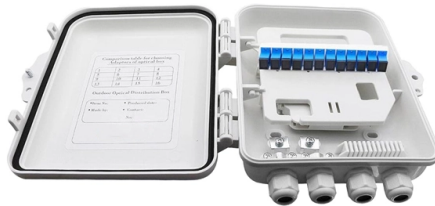

Grid-like cable trays

Overview

Grid Cable Trays are metal structures designed to support and organize cables. Made from steel or aluminum, they allow proper airflow and easy access for maintenance. Panduit offers industry-leading Cable Routing Systems as part of comprehensive, integrated Data Center Solutions to effectively manage and protect high-performance communication, computing, and power cables. These trays offer a highly flexible, reliable, and cost-effective solution for cable management, whether in . , is a welded wire-mesh cable management system made of high-strength steel wire. It is used to manage cables for light B manufactures its cable tray in a range of materials with a variety of finishes. The selection of material and finish is a function of the environment in wh tant in a wide range. The Wire Mesh Tray is an excellent choice if you are considering exposed electrical installations, where the wiring can be seen at a glance, allowing you to create a modern and industrial design in any setup. Additionally, it helps prevent cables from overheating thanks to the wire mesh tray. A. The LANZ mesh trays and flat grids are made of robust steel, with rounded shapes and with halogen-free polyethylene coating in accordance with IEC 60754-1 / EN 50267-2-1 standards (RAL 7035), or stainless steel. They are available in widths of 100, 200, 300, 400, 500 and 600mm. We meet the high safety requirements for functional integrity in the event of an E90 fire, earthquake SIA 261 or vandalism through continuous, strict controls.

Article Content

Sep 26, 2025

Wire Mesh Cable Trays | Welded Steel Cable Trays

Durable welded wire mesh cable trays for industrial, commercial, and AI data center cable management—flexible, scalable routing.