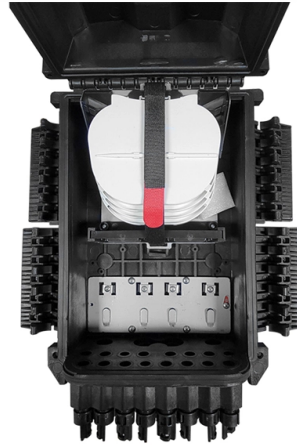

Huawei Plastic Fiber Optic Switch

Overview

Introducing the Huawei SNS2624 24-Port SFP Fiber Optical Switch - a high-performance, full-duplex network switch engineered for enterprise-grade FC (Fibre Channel) storage and data center applications. Huawei's comprehensive portfolio of products and solutions enables you to realize smooth digital transformation and rapid growth of virtualization, Big Data, and cloud services. Huawei switches already help customers achieve success in industries such as finance, Internet, retail, education. The Huawei Fibre Switch doesn't just move data—it defies physics. In a world where every millisecond counts, this hardware is the unsung architect behind everything from lag-free 4K streaming to real-time stock trades. For businesses needing to switch to networks that won't buckle under. Huawei CloudEngine 8800 series (CE8800) switches are 100G Ethernet switches designed for data centers and high-end campus networks. It can be directly connected to an optical port on a device. Table 8-8 lists the models and attributes of. Langzhi China is a professional FTTH equipment manufacturer specializing in GPON/EPON OLT, ONU/ONT, and SFP modules compatible with Huawei & ZTE.

Jan 15, 2026

Optical Fiber

Optical Fiber Appearance and Structure A fiber jumper consists of one or more fibers of a certain length and the optical connectors at both ends. A fiber jumper connects an optical module to a fiber terminal