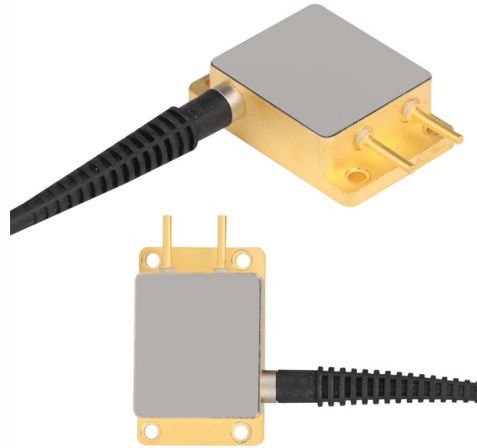

New Swiss Aggregation Switch

Overview

In Q1 2025, Asterfusion introduced an impressive portfolio of six new Layer 3 aggregation and core switches, each powered by their innovative Enterprise SONiC-based operating system. Engineered for high performance, scalability, and adaptability, these switches are set to redefine networking for. An aggregation switch is a network device that consolidates traffic from multiple access switches, wireless access points, or other edge devices and forwards it to core switches or routers. By bundling multiple network connections into a single high-bandwidth link, aggregation switches help. The GWN7830 Series of Layer 3 Aggregation Network Switches offers 3 model options, with up to 24 SFP ports and 12 SFP+ ports, which are ideal for medium-to-large businesses and enterprises that require high-performance networks with maximum capacity and control. For this reason, we've delivered a data center-influenced standalone OLT architecture paired with non-blocking leaf-spine fabric and aggregation switching. Equipped with future-proof fiber-optic and multi-Gigabit Ethernet (mGbE) ports as well as high-throughput uplink.