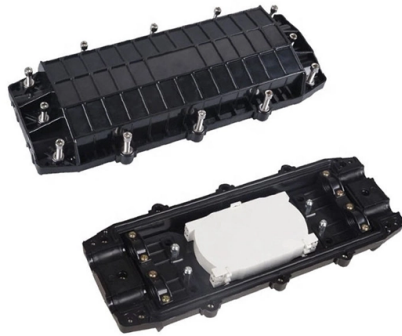

Replacement of old-style household electrical distribution boxes

Overview

Replacing an old fuse box starts with a qualified electrician assessing your existing electrical setup. They will then remove your old fuse board and install a modern consumer unit, connecting the circuits correctly. If you live in a home built before 1980, you may have one of these old electrical panel brands and may be due for an electrical panel replacement. Even if they have been working correctly for many years, there is no way of knowing if they. Breaker box replacement is essential for maintaining your home's electrical safety and functionality. If you still have an electrical panel / mains box / fuse box that contains fuses or fuse wire in 2025 then this is likely to be several decades old already and should be replaced. A home's electrical panel—often called a breaker box, distribution board, load center, or service panel—is the central hub that. Replacing an old construction electrical outlet box is a common home renovation task, often necessary to upgrade safety or accommodate modern devices.