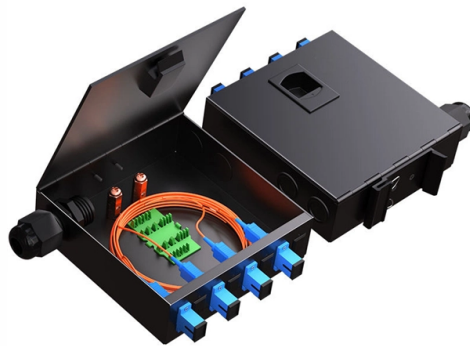

Requirements for installing wiring conduits and distribution boxes in buildings

Overview

In the UK, you need to comply with two key standards to make sure your electrical system is safe, reliable and built to last: BS EN 61386 and BS 7671. Choose the right box based on environment (indoor/outdoor), load capacity, and durability. Check for proper IP/NEMA ratings and material quality. "You can have the best. The following sample specifications cover the use of rigid and flexible metal and PVC conduit installation for an electrical wiring work contract in a new multi-storey building. I would suggest turning to the National Electrical Code® (NEC ®), considering it is. This Electrical Installation Wiki is a collaborative platform, brought to you by Schneider Electric: our experts are continuously improving its content, collaboration is also open to all.

Mar 06, 2026

How to Install a Cable Distribution Box Safely and

In modern electrical systems, cable distribution boxes (also known as electrical distribution boxes or distribution boxes) play a crucial role as the key