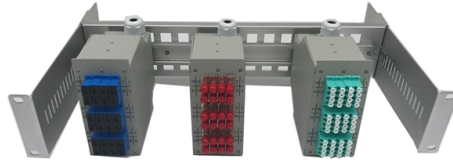

ST3151A05 screen interface STV

Overview

5 inch color active matrix LCD open cell with 1ch-LVDS interface. It supports 1366 x 768 HD resolution and can display up to 16. Part number: ST3151A05 Functions: 31. Each pixel is divided into Red, Green. ST3151A05-4 Product Specification The copyright belongs to Shenzhen China Star 1 / 22 Ver. 1 Optoelectronics Technology Co. Any unauthorized use is prohibited. 2012 Customer's Approval CSOT Signature Date Approved By Product Director Name:.. AVOID THESE TV BRANDS IN 2025! Top 12 Ranked WORST to BEST (Buyer's Guide)ST3151A05-1 is a 32. 3 which was released out on 11 29 2012, ST3151A05-1 supports display 1366x768 (RGB) (WXGA) with aspect ratio of 16:9 (W:H), whose. (1)The device listed in the product specification sheets was designed and manufactured for TV application only.

Article Content

Mar 19, 2026

STVR | STV | CKV | OE | TP | POL | VGH | VGL

FOR THIS VIDEO, WILL TRACE THE SUPPLY, CLOCK SIGNALS AND THE CONNECTION FROM LEVEL SHIFTER TO A PANEL...more. AVOID

Aug 16, 2025

ST3151A05-8 CSOT 32inch TV Screen Display for LG,