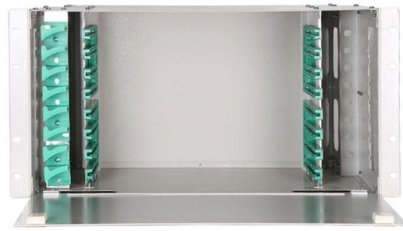

# What cable tray should fiber optic cables be run through

## Overview

While there are several specific types of listings for power cables, specifically for tray applications, there is no equivalent tray rating for optical fiber cables. According to the 2014 National Electric Code® (NEC), any listed optical fiber cable is acceptable for a tray application. You should pull on the fiber cable strength members only! Never exceed the maximum pulling load rating. These sections are designed to absorb the pressure such that the glass is not strained and broken. The ability to pull a. Generally speaking, fiber optic cable can be installed using many of the same techniques as conventional copper cables. Its role in containing such splices includes the protection of splices from environmental and mechanical strain determinants that would otherwise affect the effectiveness of the.